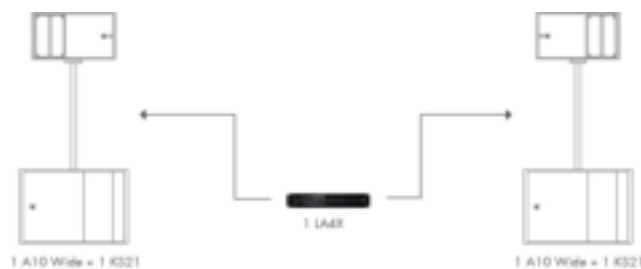

A10 KIT LIST

CONFIGURATION