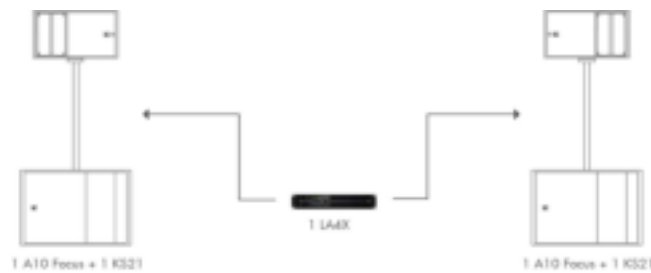

A10 KIT LIST

CONFIGURATION